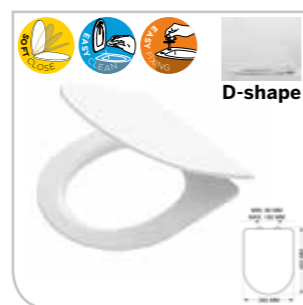

Fronteira
2509.7.06.46 ☐ 4008912509082
Fixingset: stainless steel
Weight: 2100 g