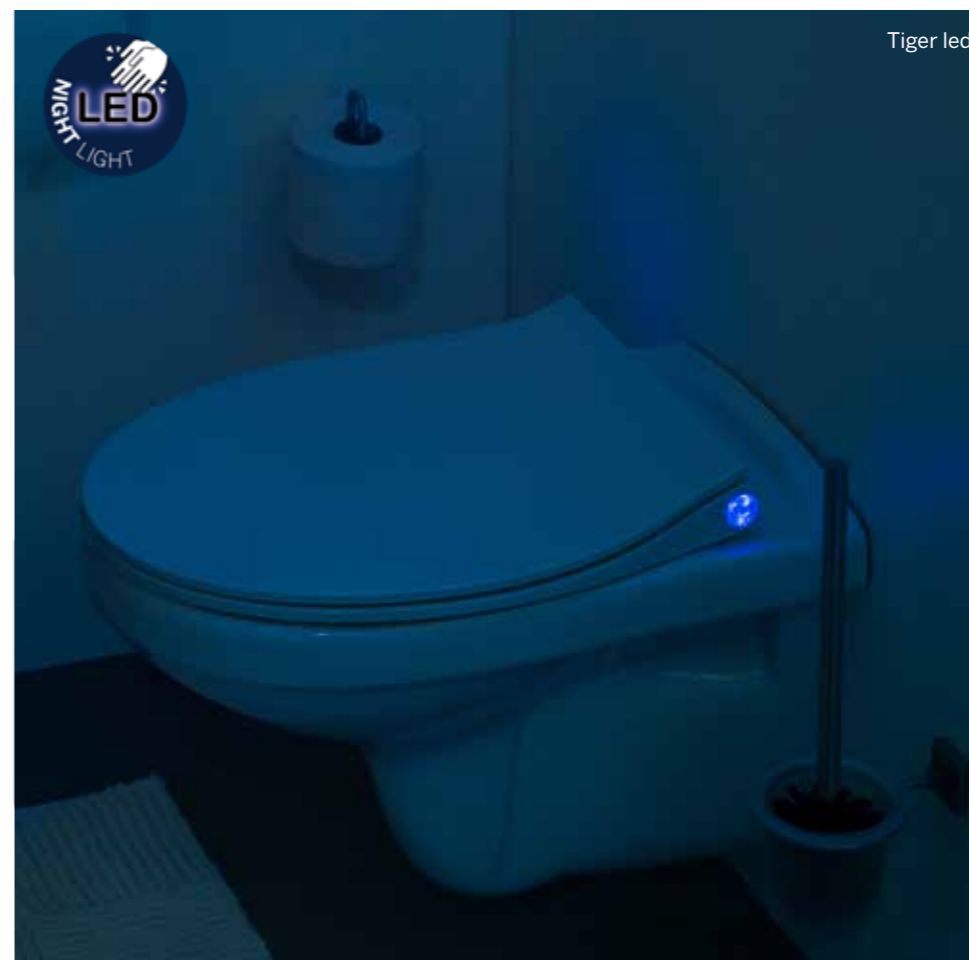

**Duroplast toiletseat**  
 A toilet seat made of Duroplast is durable and very strong. Duroplast plastic has a very hard surface, is resistant to scratches, UV rays, aggressive cleaning fluids and disinfectant. Even after years of use, you will still have fun with these toiletseats.