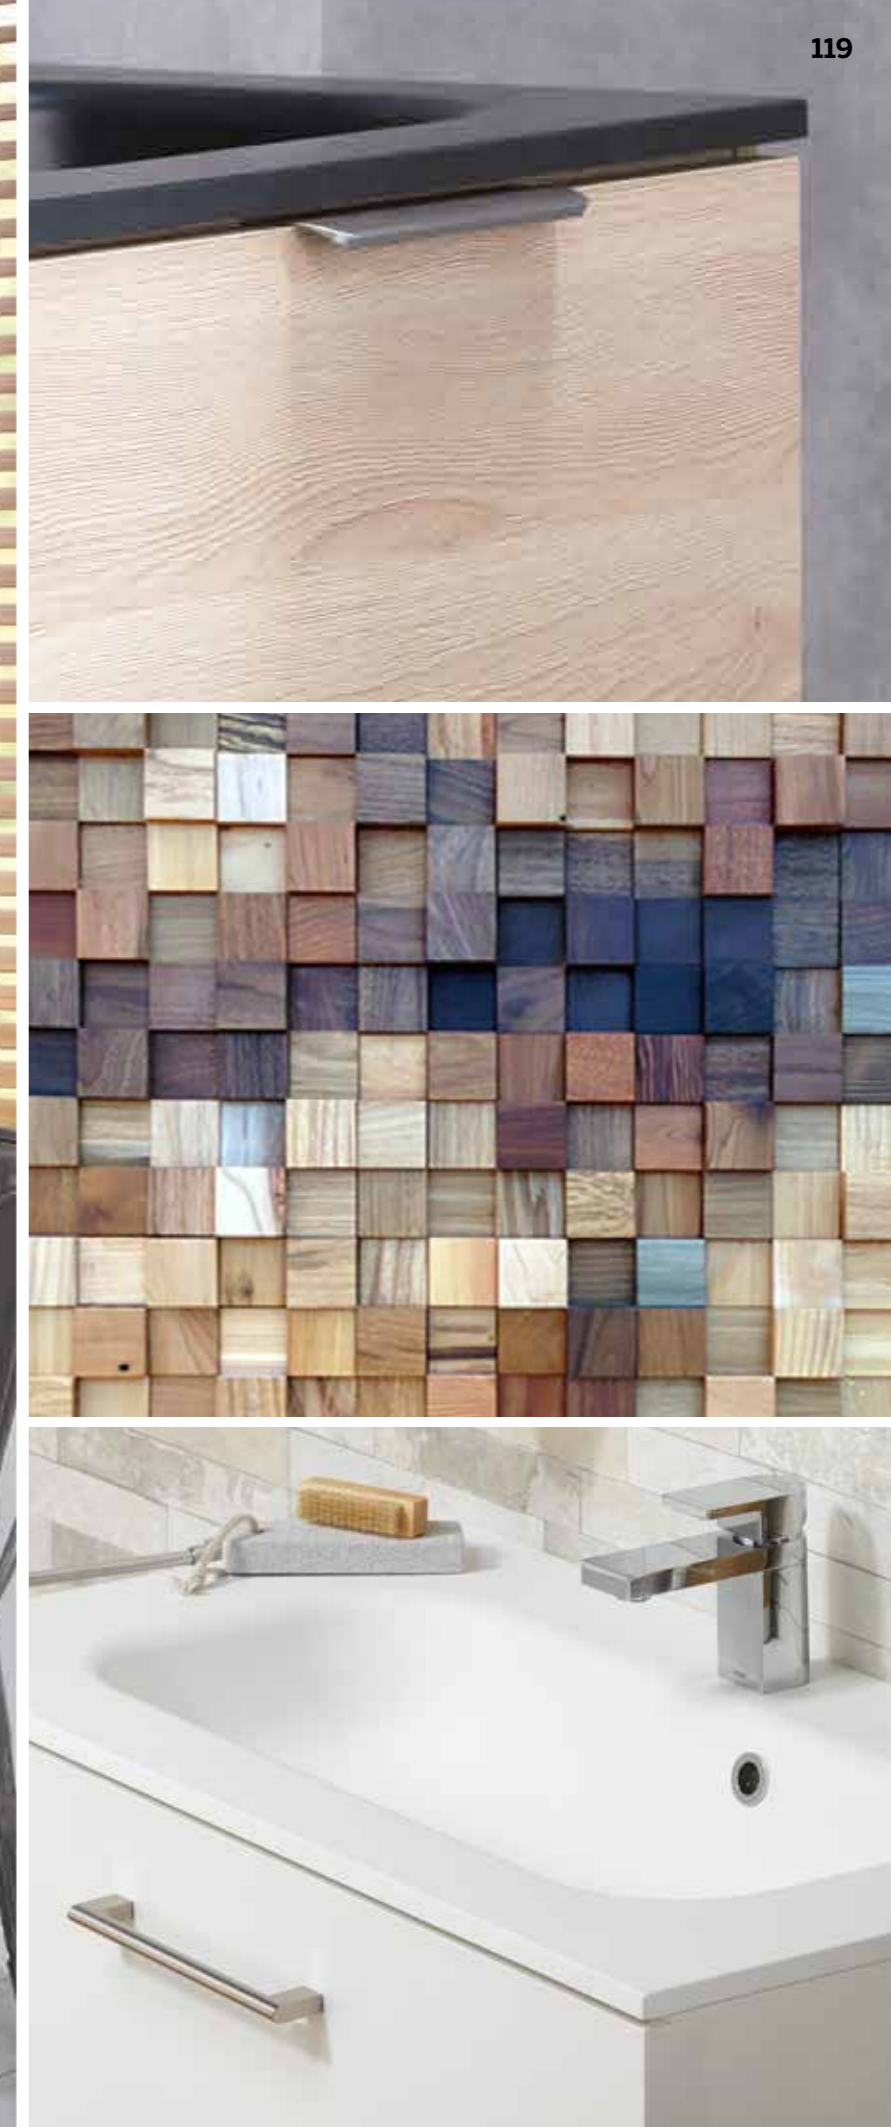

Studio 80 cm Chalet eiche mit Oval Waschtisch Hochglanz-weiß
Studio 80 cm oak chalet with Oval high gloss white washbasin