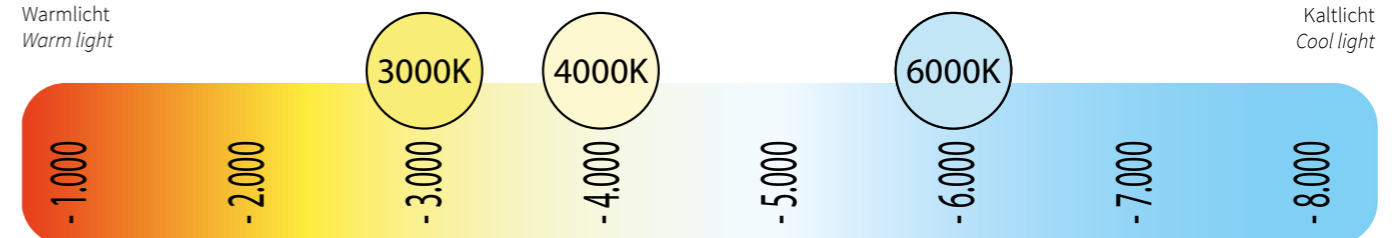

Warmlicht
Warm light